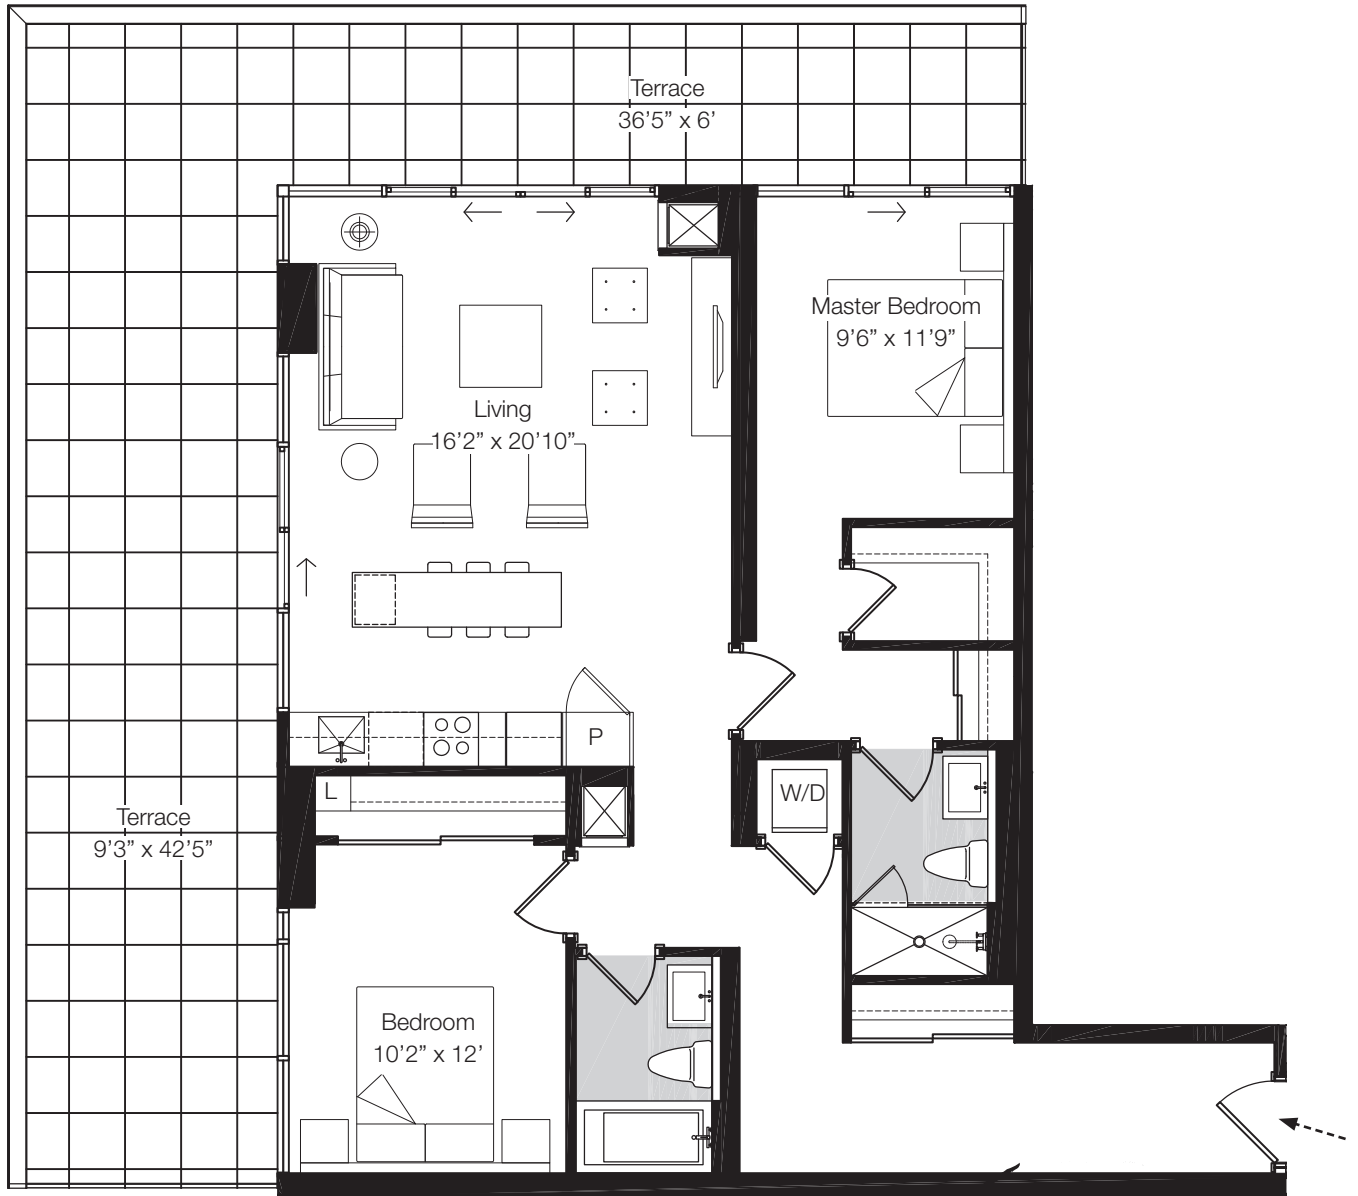

TWO BEDROOM

Plan D11

1051 SQUARE FEET
terrace 552 square feet

Your own personal gallery wall!

5th

Sizes and specifications subject to change without notice. E. + O.E.